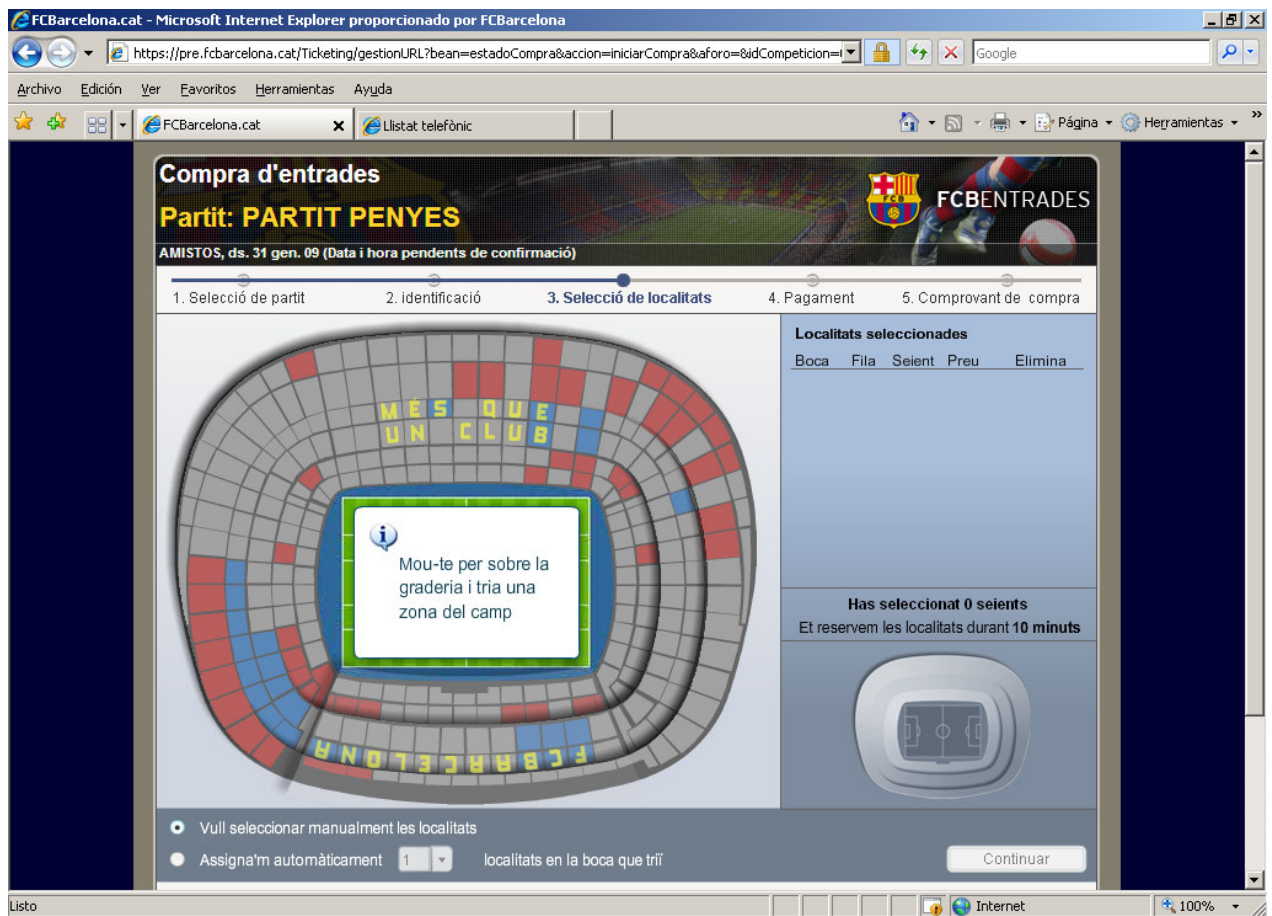

3.- ACCESS VIEW OF EXCLUSIVE SEATING

Once you have clicked on the game you want tickets for, this screen appears. Here you will only see the exclusive seating area for supporters clubs. On the left, you will see the ground divided by entrances (Boques), and on the right a list of the chosen seats and the reservation period remaining for you to make your purchase.

Here you can choose between “I want to select the tickets manually” or “Assign automatically” for the number of tickets you require for that zone. Once you have selected your preferred option, click on the entrance to move on to the next page.