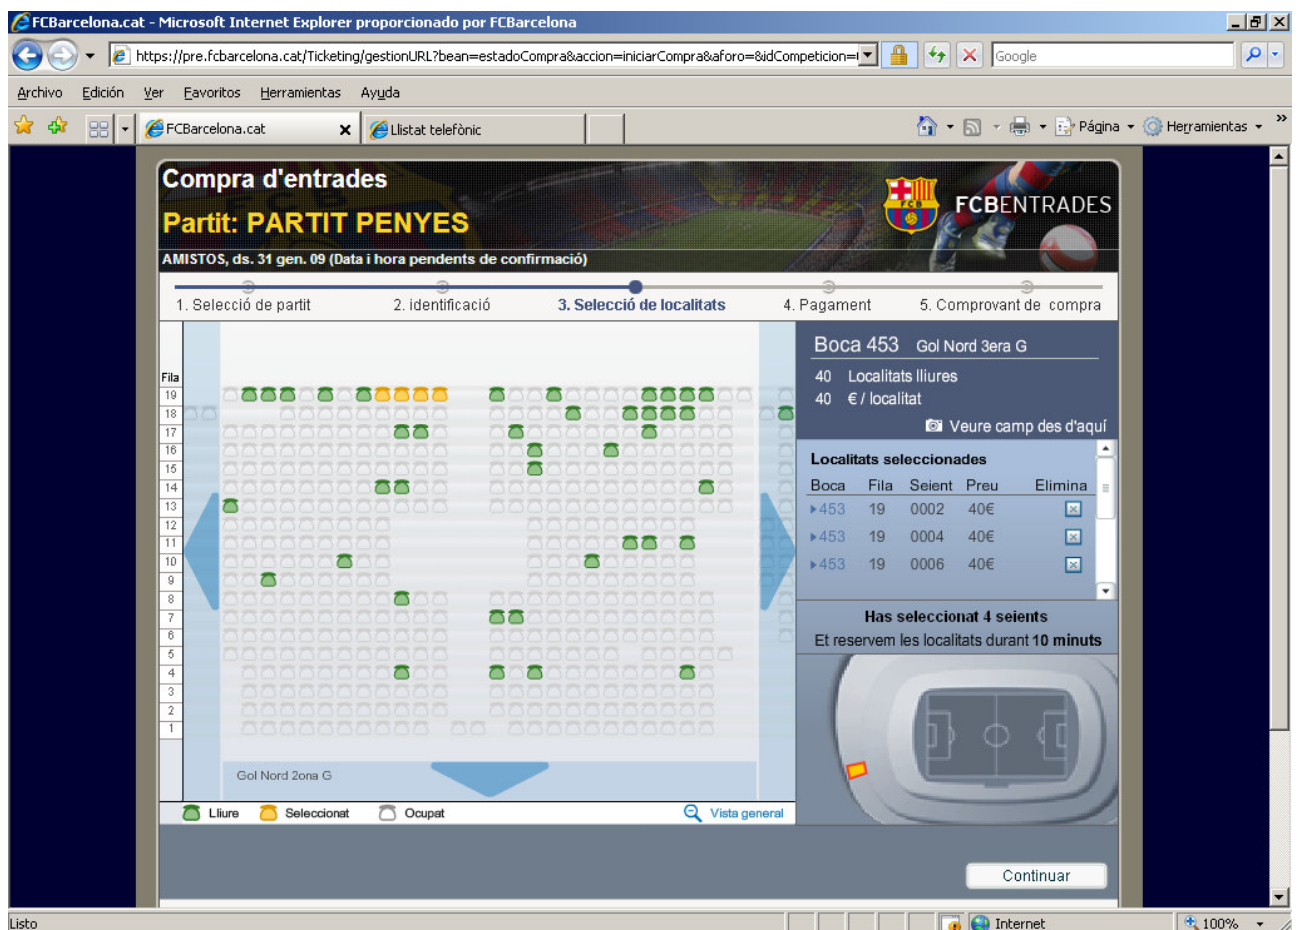

Here you can choose between “I want to select the tickets manually” or “Assign automatically” for the number of tickets you require for that zone. Once you have selected your preferred option, click on the entrance to move on to the next page.

4.- VIEW OF ENTRANCE AND SEAT SELECTION

This screen shows all of the seats available, if you have chosen the option to “Select tickets manually”, click on the seats you need, and the chosen seats will appear on the right of the screen.

If you have opted for automatic selection, the program will select the best seats, and the chosen seats will appear on the right of the screen.

What is very important to know is that you can purchase tickets for more than one entrance zone as part of the same procedure.

Using the arrows, you can move around the seating area or return to the general view by clicking on general view.

You always have the option of totally or partially deleting your selection.

Click on “continue” if you are happy with the seats you have chosen.